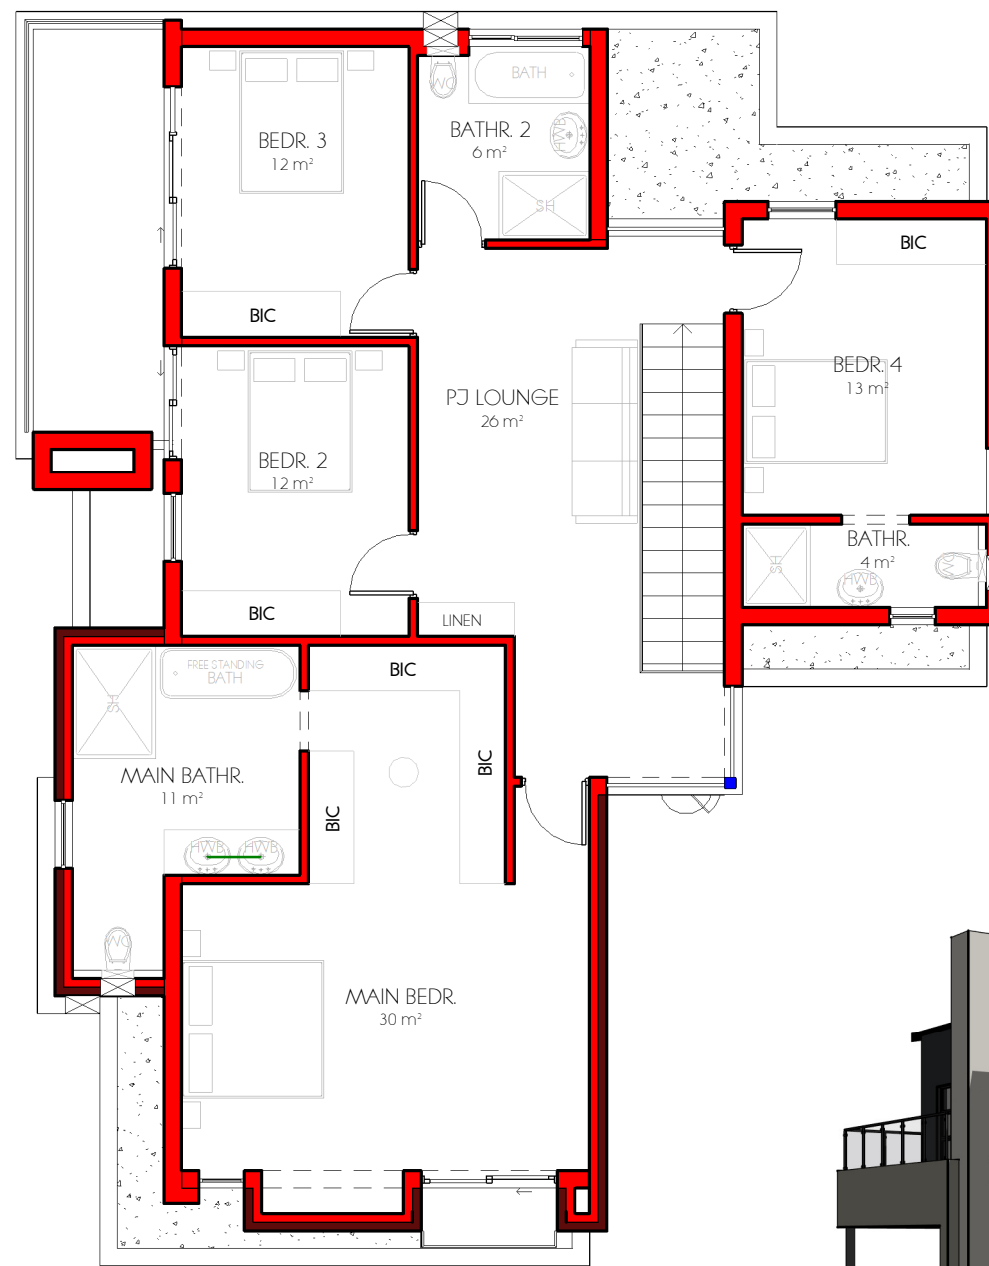

02 GROUND FLOOR
1 : 100

03 FIRST FLOOR
1 : 100

Area Schedule (Gross Building)		
NAME	AREA	LEVEL
GROUND FLOOR	158 m ²	02 GROUND FLOOR
02 GROUND FLOOR	158 m ²	
FIRST FLOOR	133 m ²	03 FIRST FLOOR
03 FIRST FLOOR	133 m ²	
Grand total	290 m ²	